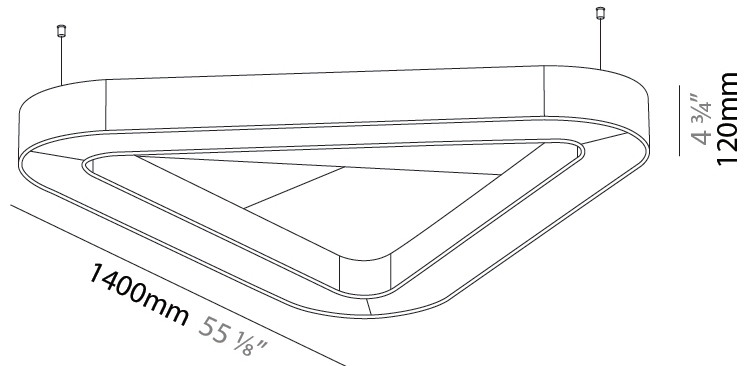

GENERAL

Series: Victory Acoustic
Brand: Prolicht
Division: Architectural
Mounting Type: Suspension
Mounting Location: Ceiling
Subcategory: Acoustic

PHYSICAL

Shape: Round
Length (mm): 1400
Length (in): 55 1/8
Width (mm): 1271
Width (in): 50 1/16
Height (mm): 120
Height (in): 4 3/4
Light Distribution: Direct
Diffuser: PMMA - Opal / Micro-Prism
Fixture Finish: SSR / BKV / CWI / CRY / HAB / UFT / ITA / RUA / FTG / MYG / LOD / PUS / FRO / FUP / KIA / POP / BLS / SPG / MEY / GOH / GUM / CHC / COM / ABZ / JAG / OBR / MOS / ROR
Accent Finish: ANC / ASH / BNA / BTC / BZE / CEL / EGG / EVG / FOG / FOS / FST / FUA / IRI / IRO / KHA / LIC / LIM / MER / MSN / MUS / ONX / PEA / PLU / POL / PPY / RAY / ROY / RST / STE / SWD / TAN / TAU
Fixture Material: Aluminum
Cable Details: 2 000mm / 78 3/4" or 6 000mm / 236 1/4" Transparent Cable

ELECTRICAL

Lamp Type: LED (Zhaga Standard)
Input Wattage (W): 58.7
Total Output Wattage (W): 53.7
Dimming: Non-Dimmable
Driver Included: Yes
Driver Location: Integrated
Driver Type: Constant Current - Universal
Driver Class: Class 2
Input Voltage (V): 120 - 277

LED

Color Temperature (°K): 2700 / 3000 / 3500 / 4000
Max. Delivered Lumen (lm): 4979 / 5153 / 6051 / 5239
Nominal Lumen (lm): 7660 / 7928 / 9309 / 8060
CRI: >90 CRI
Lamp Life (hrs): 50000

OPTICAL

RATINGS AND CERTIFICATIONS

Certified By: CSA Certified to UL and CSA Standards
IP rating: IP20