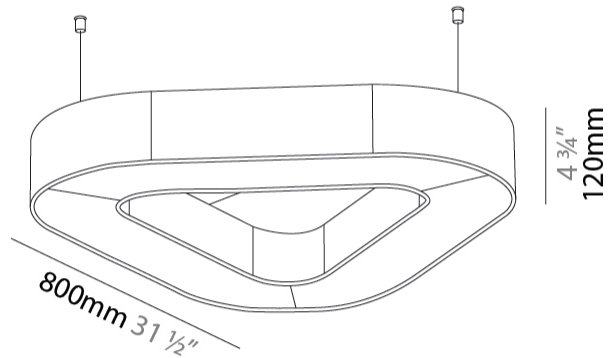

GENERAL

Series: Victory Acoustic
Brand: Prolicht
Division: Architectural
Mounting Type: Suspension
Mounting Location: Ceiling
Subcategory: Acoustic

PHYSICAL

Shape: Round
Length (mm): 800
Length (in): 31 1/2
Width (mm): 752
Width (in): 29 5/8
Height (mm): 120
Height (in): 4 3/4
Light Distribution: Direct
Diffuser: PMMA - Opal / Micro-Prism
Fixture Finish: SSR / BKV / CWI / CRY / HAB / UFT / ITA / RUA / FTG / MYG / LOD / PUS / FRO / FUP / KIA / POP / BLS / SPG / MEY / GOH / GUM / CHC / COM / ABZ / JAG / OBR / MOS / ROR
Accent Finish: ANC / ASH / BNA / BTC / BZE / CEL / EGG / EVG / FOG / FOS / FST / FUA / IRI / IRO / KHA / LIC / LIM / MER / MSN / MUS / ONX / PEA / PLU / POL / PPY / RAY / ROY / RST / STE / SWD / TAN / TAU
Fixture Material: Aluminum
Cable Details: 2 000mm / 78 3/4" or 6 000mm / 236 1/4" Transparent Cable

ELECTRICAL

Lamp Type: LED (Zhaga Standard)
Input Wattage (W): 29.4
Total Output Wattage (W): 26.3
Dimming: Non-Dimmable
Driver Included: Yes
Driver Location: Integrated
Driver Type: Constant Current - Universal
Driver Class: Class 2
Input Voltage (V): 120 - 277

LED

Color Temperature (°K): 2700 / 3000 / 3500 / 4000
Max. Delivered Lumen (lm): 2489 / 2577 / 3025 / 2640
Nominal Lumen (lm): 3830 / 3964 / 4655 / 4030
CRI: >90 CRI
Lamp Life (hrs): 50000

OPTICAL

RATINGS AND CERTIFICATIONS

Certified By: CSA Certified to UL and CSA Standards
IP rating: IP20