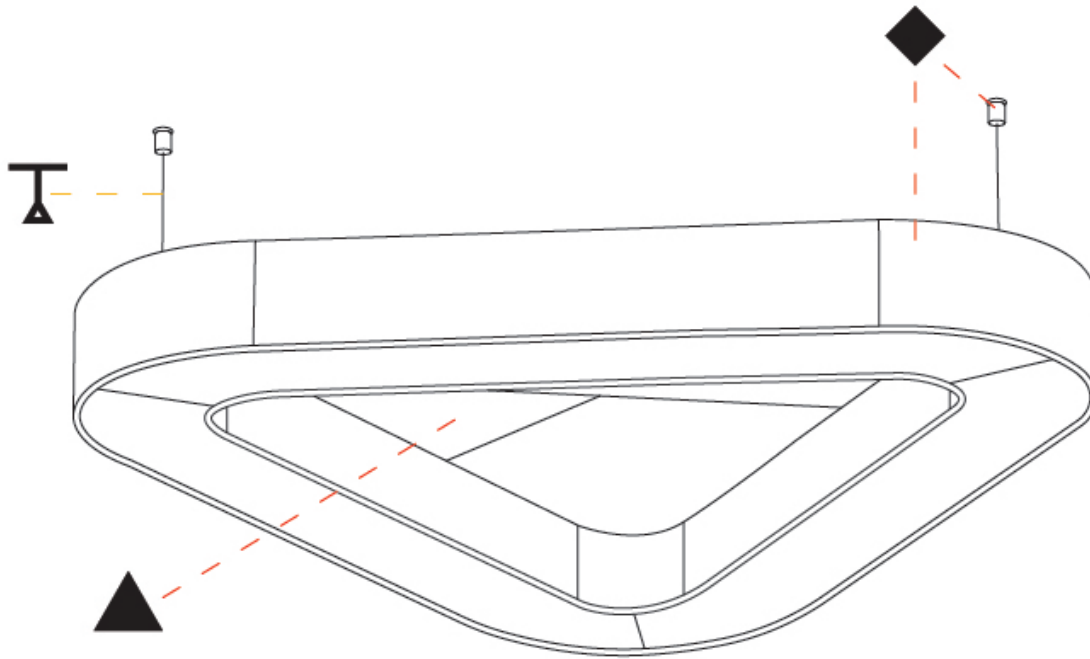

VICTORY ACOUSTIC SUSPENSION

A300742-

PROJECT	_____
TYPE	_____
SPECIFIER	_____
QUANTITY	_____
DATE	_____

A