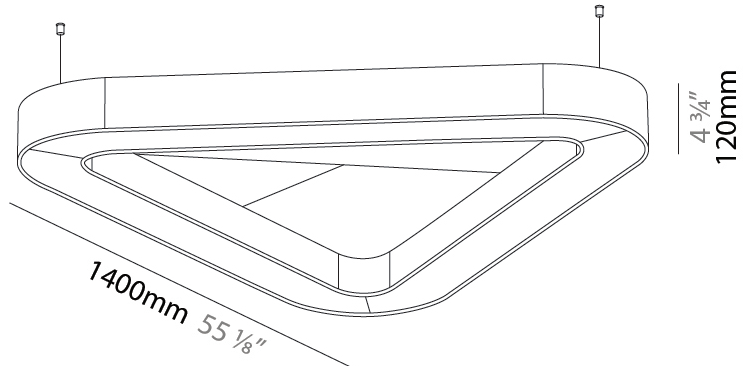

GENERAL

Series: Victory Acoustic
Brand: Prolicht
Division: Architectural
Mounting Type: Suspension
Mounting Location: Ceiling
Subcategory: Acoustic

PHYSICAL

Shape: Round
Length (mm): 1400
Length (in): 55 1/8
Width (mm): 1271
Width (in): 50 1/16
Height (mm): 120
Height (in): 4 3/4
Light Distribution: Direct
Diffuser: PMMA - Opal / Micro-Prism
Fixture Finish: SSR / BKV / CWI / CRY / HAB / UFT / ITA / RUA / FTG / MYG / LOD / PUS / FRO / FUP / KIA / POP / BLS / SPG / MEY / GOH / GUM / CHC / COM / ABZ / JAG / OBR / MOS / ROR
Accent Finish: ANC / ASH / BNA / BTC / BZE / CEL / EGG / EVG / FOG / FOS / FST / FUA / IRI / IRO / KHA / LIC / LIM / MER / MSN / MUS / ONX / PEA / PLU / POL / PPY / RAY / ROY / RST / STE / SWD / TAN / TAU
Fixture Material: Aluminum
Cable Details: 2 000mm / 78 3/4" or 6 000mm / 236 1/4" Transparent Cable

ELECTRICAL

Lamp Type: LED (Zhaga Standard)
Input Wattage (W): 88.1
Total Output Wattage (W): 80
Dimming: Non-Dimmable
Driver Included: Yes
Driver Location: Integrated
Driver Type: Constant Current - Universal
Driver Class: Class 2
Input Voltage (V): 120 - 277

LED

Color Temperature (°K): 2700 / 3000 / 3500 / 4000
Max. Delivered Lumen (lm): Max. 8866
Nominal Lumen (lm): Max. 12090
CRI: >90 CRI
Lamp Life (hrs): 50000

OPTICAL

RATINGS AND CERTIFICATIONS

Certified By: CSA Certified to UL and CSA Standards
IP rating: IP20